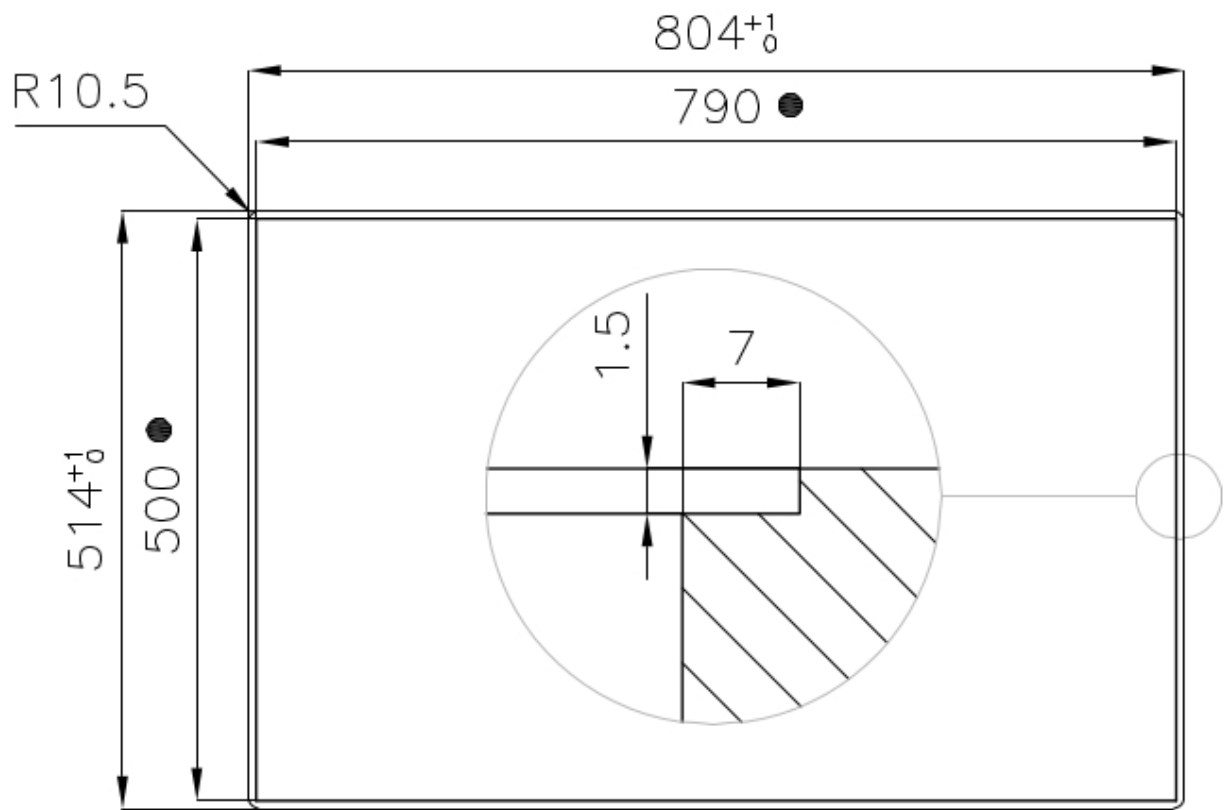

- Built-in cut out for FTS – Foratura per installazione FTS